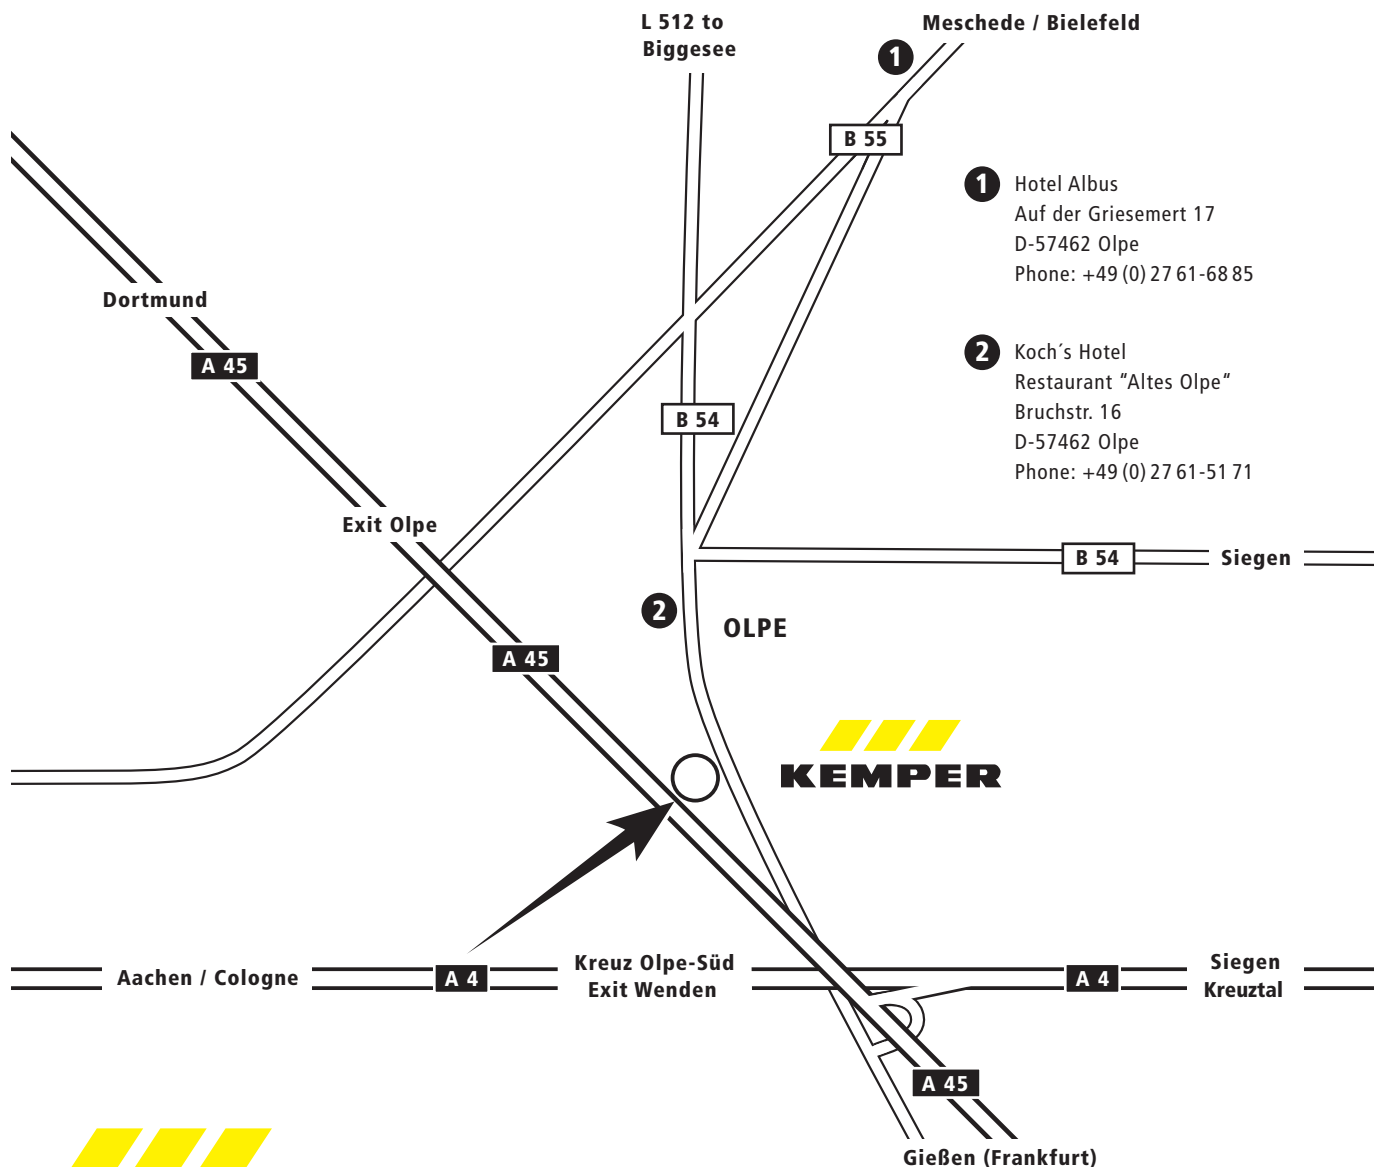

How to find us

From Cologne (A4)

- you have to leave the highway at Olpe-Süd, exit Wenden
- at the lights turn right towards Olpe
- after about 2 km (1 mile), still before entering Olpe, turn left into the Gewerbegebiet Rüblinghausen
- take the next left again
- at the end of the road you will find the administration building and plant I of KEMPER

From Dortmund/Frankfurt (A45)

- you have to leave the highway at intersection (Autobahnkreuz) Olpe-Süd, exit Wenden
note: do not go down the road at exit Olpe, Biggensee, Drolshagen!
- at the lights turn right towards Olpe
- after about 2 km (1 mile), still before entering Olpe, turn left into the Gewerbegebiet Rüblinghausen
- take the next left again
- at the end of the road you will find the administration building and plant I of KEMPER